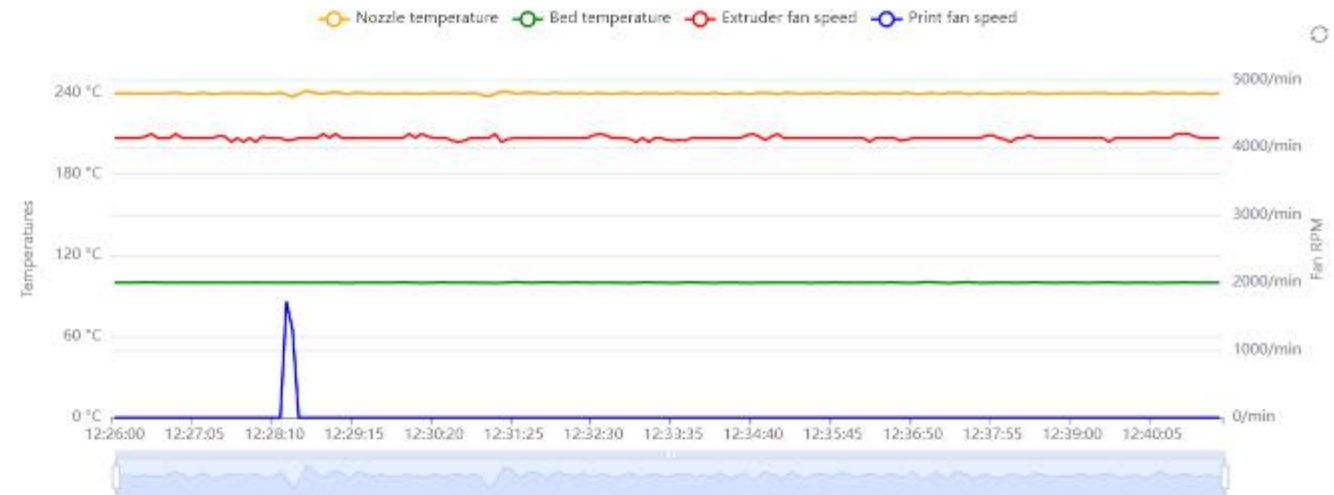

Current project

**SHX\_C v22B.gcode**  
Progress: 64.00% | Print started: Today at 9:03:34 AM | Printing time: 3h:37m:29s | Remaining time: 01h 57m | Estimated end: Today at 2:38 PM  
PAUSE STOP

Telemetry data

Recent print jobs

- SHX\_C v22B.gcode**  
STATE UNKNOWN  
Print start: Today at 9:03:30 AM | Print end: Today at 9:42:23 AM | Printing time: 38m | Material: ABSfp
- Print job #53**  
DONE  
Print start: Yesterday at 8:35:30 PM | Print end: Yesterday at 8:35:30 PM | Printing time: Less than 1 minute
- SHX\_C v22B.gcode**  
STATE UNKNOWN  
Print start: Yesterday at 6:10:49 PM | Print end: Yesterday at 6:42:40 PM | Printing time: 31m | Material: ABSfp